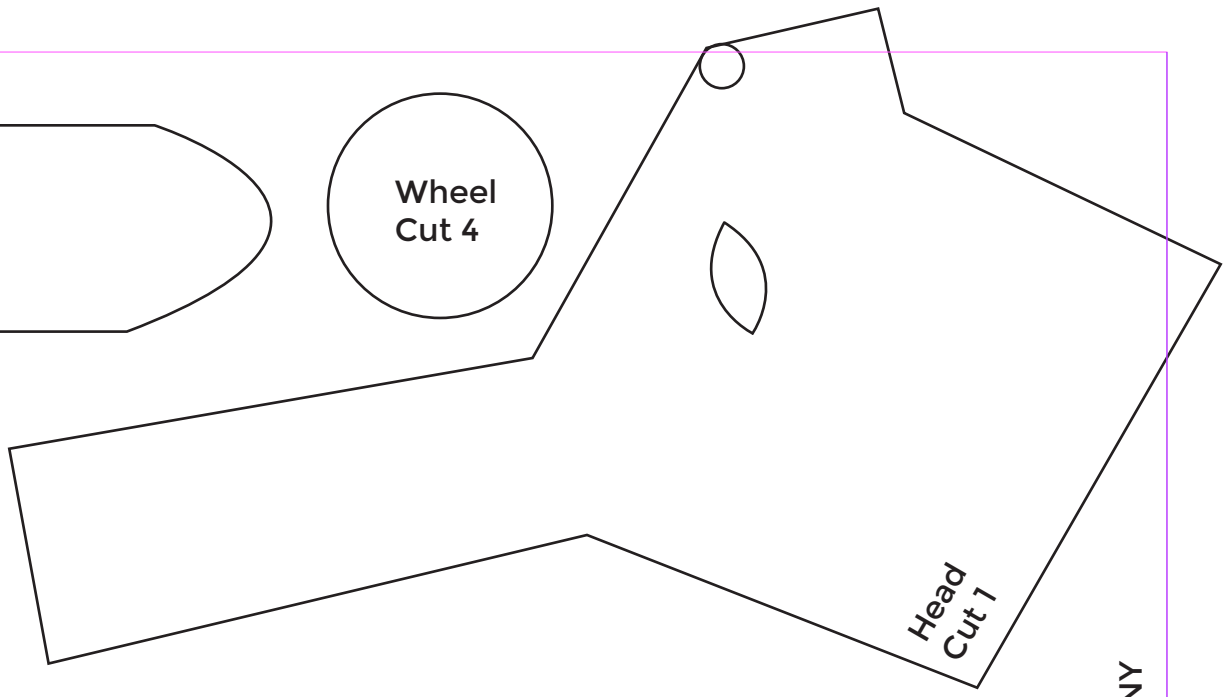

Ear
Flap
Cut 2

Wheel
Cut 4

Head
Cut 1

Front/Back
Cut 2

1cm
square

Sides
Cut 2

Roof
Cut 2

www.ilona.me.uk
EASTER GINGERBREAD TROJAN BUNNY
April 2020